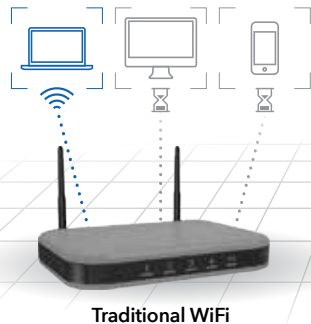

Multi-User MIMO (MU-MIMO)

Traditional WiFi routers can stream data to only one device in the home at a time. When multiple devices are connected to the router, each device needs to take its turn, and then wait before receiving more data. This can lead to slower network and Internet speeds. Using Multi-User MIMO technology, NETGEAR routers can stream data to multiple devices simultaneously. With MU-MIMO, your WiFi network can deliver faster throughput to every MU-MIMO connected device. That means faster downloads and smoother streaming for your devices.

Enjoy simultaneous streaming with MU-MIMO

Data sent to one device at a time