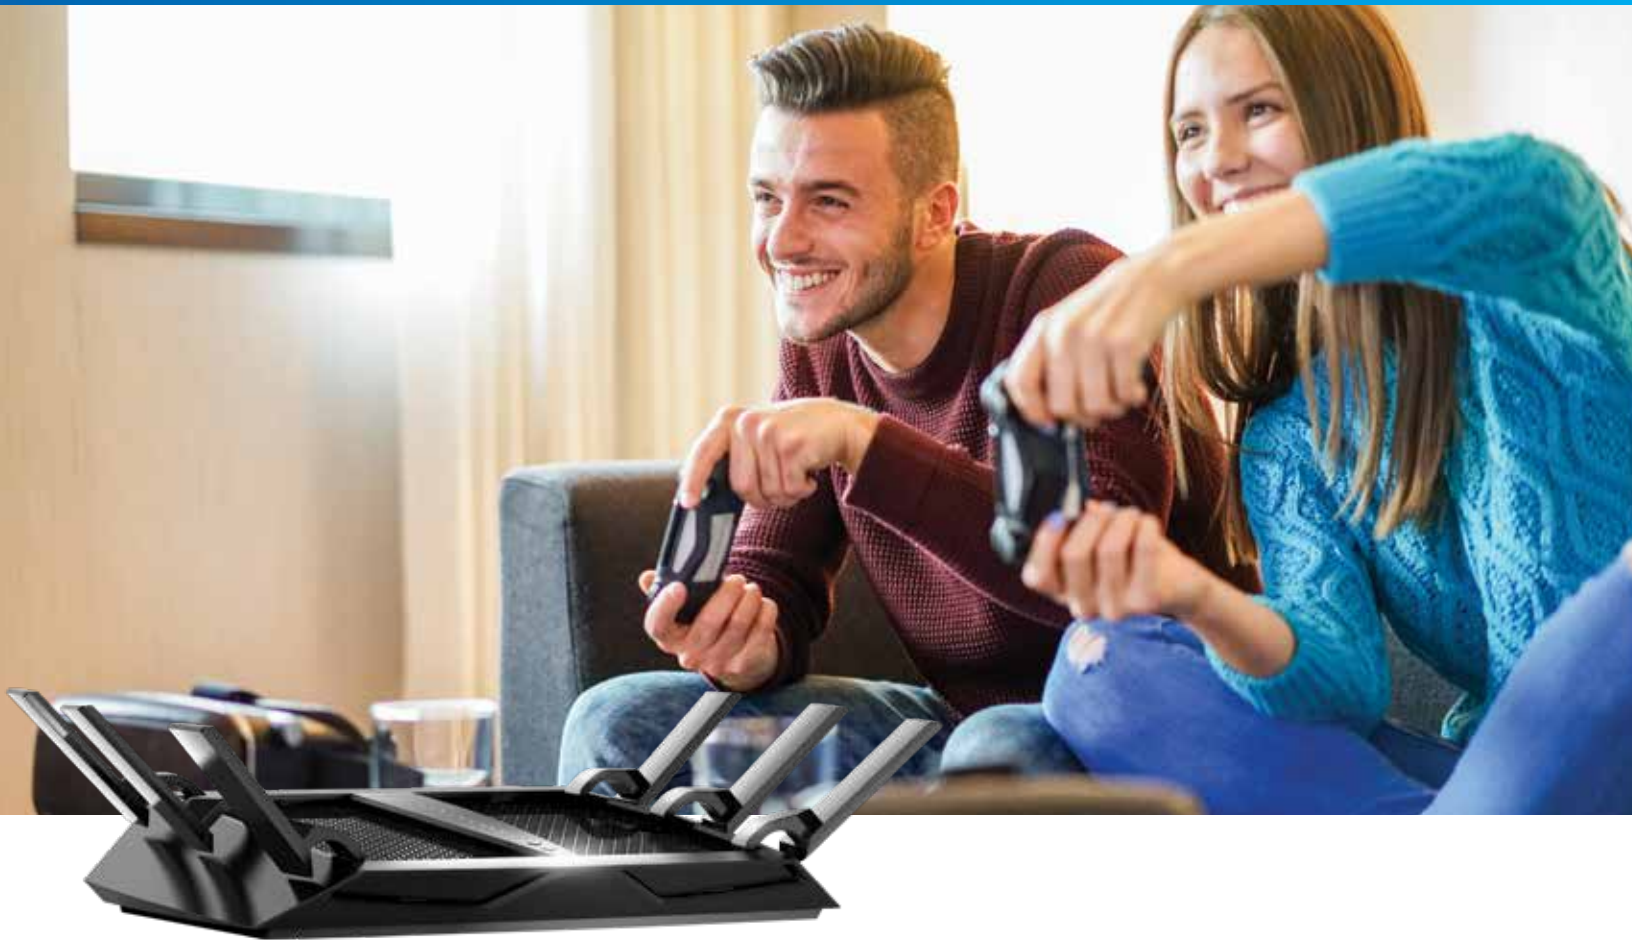

## Leading the New Era of WiFi

Nighthawk® X6S AC3000 Tri-Band WiFi Router is powered by high-power amplifiers and antennas to extend your WiFi coverage. Blazing-fast combined WiFi speeds up to 3.0Gbps and 1.8GHz dual-core processor for extended range. Smart Connect intelligently selects