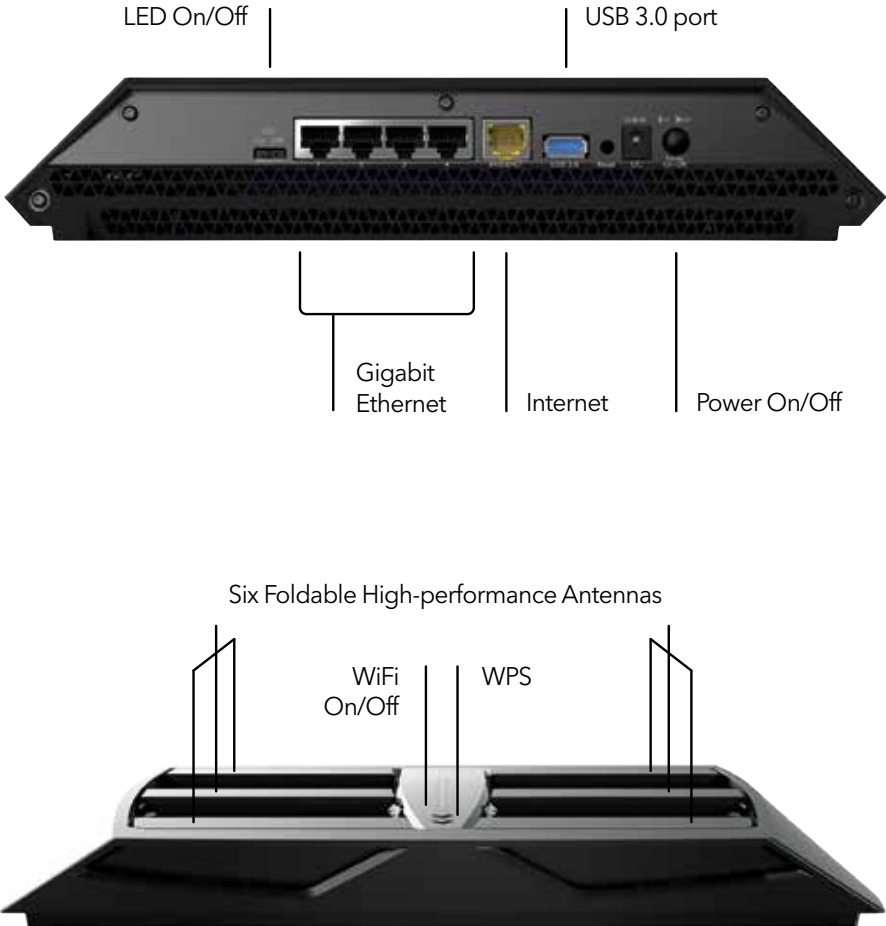

Connection Diagram