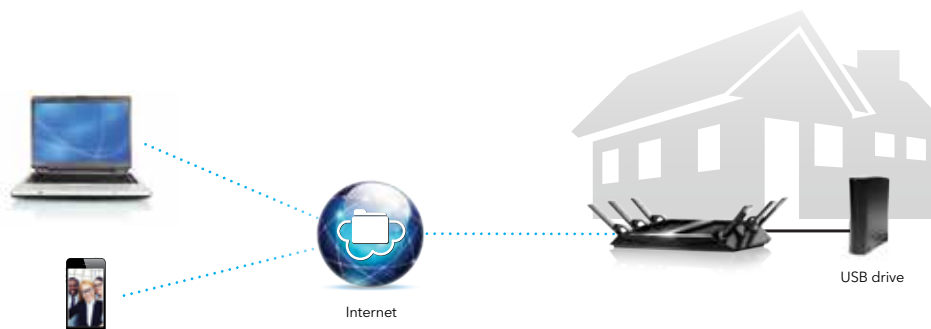

ReadyCLOUD® USB Access—Access Your Files Wherever, Whenever

Access and share your files via secure, personal cloud storage with NETGEAR ReadyCLOUD® USB Access. Once you've connected your USB drive to your NETGEAR Nighthawk® X6S and uploaded all your favorite files, you can enjoy the convenience and accessibility anytime & anywhere you have an Internet connection. No fees, storage limitations, or privacy concerns of cloud storage services. Using the ReadyCLOUD mobile app or web portal, you'll now have anytime, anywhere access to your USB drive at home... it's that easy!

- Setup your and access ReadyCLOUD via the web portal <http://readycloud.netgear.com/>
- Download mobile app for Android <https://play.google.com/store/apps/details?id=com.netgear.readycloud&hl=en>