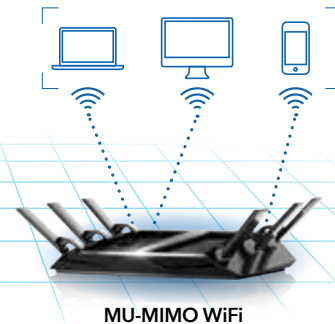

### Multi-User MIMO (MU-MIMO)

Traditional WiFi routers can stream data to only one device in the home at a time. When multiple devices are connected to the router, each device needs to take its turn, and then wait before receiving more data. This can lead to slower network and Internet speeds. Using Multi-User MIMO technology, NETGEAR routers can stream data to multiple devices simultaneously. With MU-MIMO, your WiFi network can deliver faster throughput to every MU-MIMO connected device. That means faster downloads and smoother streaming for your devices.

### ReadyCLOUD® USB Access—Access Your Files Wherever, Whenever

Access and share your files via secure, personal cloud storage with NETGEAR ReadyCLOUD® USB Access. Once you've connected your USB drive to your NETGEAR Nighthawk® X6S and uploaded all your favorite files, you can enjoy the convenience and accessibility anytime & anywhere you have an Internet connection. No fees, storage limitations, or privacy concerns of cloud storage services. Using the ReadyCLOUD mobile app or web portal, you'll now have anytime, anywhere access to your USB drive at home... it's that easy!