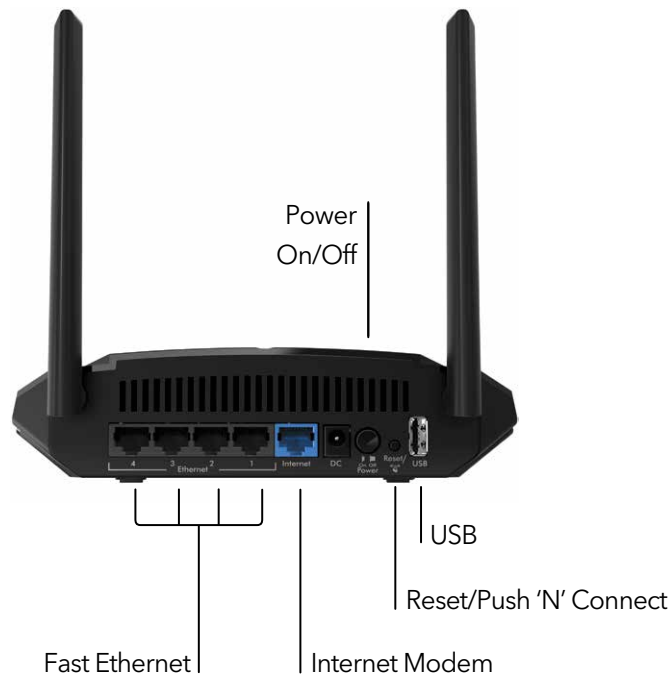

GUEST NETWORK ACCESS—Separate & secure access for guests

SECURE WIFI CONNECTIONS—Standards-based WiFi Security (802.11i, 128-bit AES encryption with PSK)

Nighthawk® App

The Nighthawk® App makes it easy to set up your router and get the most out of your WiFi. With the app, you can install your router in few steps—just connect your mobile device to the router network and the app will walk you through the rest. Once set up, you can use the intuitive dashboard to manage your connected devices, check your Internet connection speeds and much more!

- Pause Internet—Pause the Internet to any device
- Guest Networks—Setup separate WiFi access for guests
- Quick Setup— Get connected in just minutes

Connection Diagram

Package Contents

- AC1200 Dual Band WiFi Router (R6120)
- Ethernet cable
- Quick start guide
- Power adapter, localized to country of sale