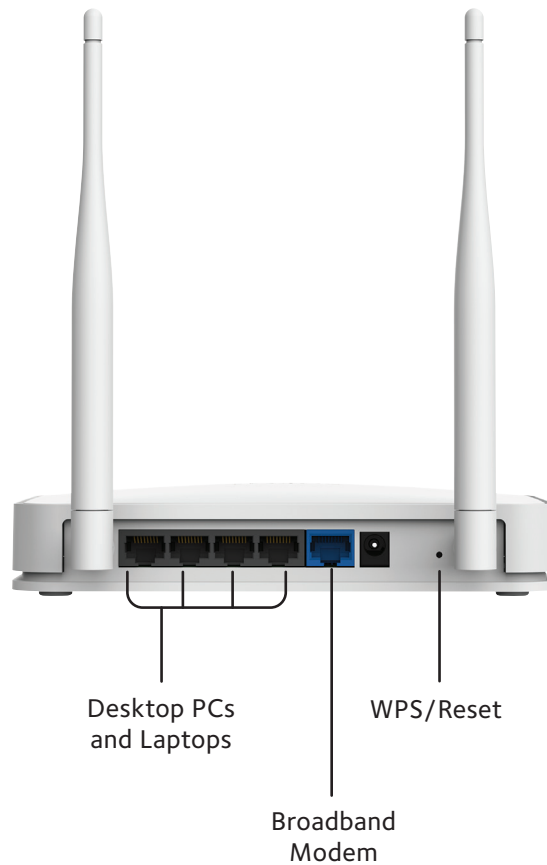

Ideal Uses

EMAIL, CHAT, SURF, MUSIC, VIDEO—Enjoy a fast, reliable and secure wireless connection to the Internet

ONLINE GAMING—Optimized for multi-player gaming with no lags

Connection Diagram

FEATURES										APPLICATIONS			
WiFi Technology	Speed	Range	genie® App	Secure Connection	Easy Install	ReadySHARE® USB Access	Simultaneous Dual Band	Gigabit Wired	Gigabit WiFi	Email, Chat, Surf, Music, Video	Online Gaming	HD Streaming	Multiple HD Streaming
N150	Up to 150 Mbps ¹		✓	✓	✓					✓			
N300	Up to 300 Mbps ¹		✓	✓	✓					✓	✓		
N600	Up to 300+300 Mbps ¹		✓	✓	✓	✓	✓			✓	✓	✓	✓